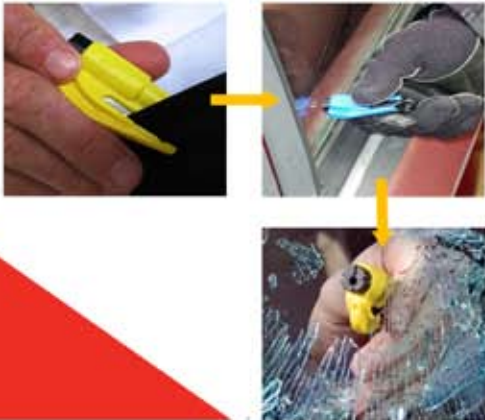

When seconds count, Reach for ResQMe!

What is ResQMe?

ResQMe™ is a unique portable safety device that goes on your key chain. This innovative tool allows people to escape from being trapped in vehicles.

Is it reusable?

Yes! The ResQMe™ spike resets automatically and can be used multiple times. The blade is extremely durable and can easily perform multiple seat belts cuts. All is to ensure maximum performance!

Where is it made?

ResQMe™ is Made in the USA and crafted with the highest quality materials used by safety professionals.