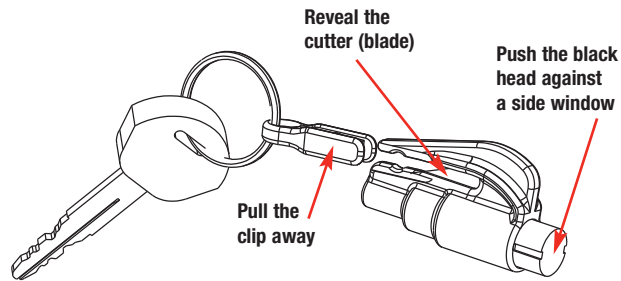

What is ResQMe?

ResQMe™ is a unique portable safety device that goes on your key chain. This innovative tool allows people to escape from being trapped in vehicles.

Is it reusable?

Yes! The **ResQMe™** spike resets automatically and can be used multiple times. The blade is extremely durable and can easily perform multiple seat belts cuts. All is to ensure maximum performance!

Where is it made?

ResQMe™ is Made in the USA and crafted with the highest quality materials used by safety professionals.

How does it work ?

ResQMe™ attaches to your keychain with a detachable clip. Pull the clip away from the product to reveal the cutter (blade). Hook over seatbelt and pull. To activate the window breaker, simply push the black head against a side window until the concealed spring-loaded spike releases and shatters window.