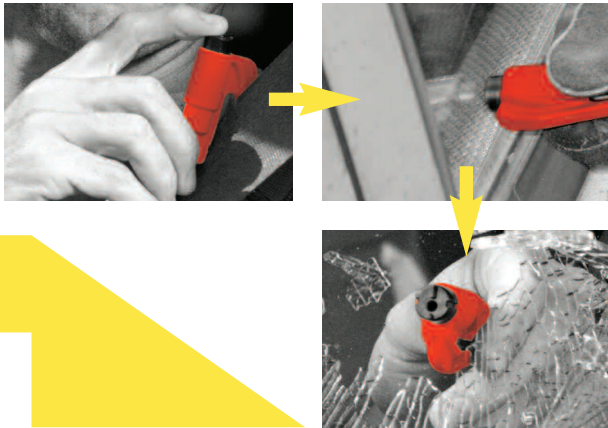

What is ResQMe?

ResQMe™ is a unique portable safety device that goes on your key chain. This innovative tool allows people to escape from being trapped in vehicles.

Is it reusable?

Yes! The **ResQMe™** spike resets automatically and can be used multiple times. The blade is extremely durable and can easily perform multiple seat belts cuts. All is to ensure maximum performance!

Where is it made?

ResQMe™ is Made in the USA and crafted with the highest quality materials used by safety professionals.

How does it work ?

ResQMe™ attaches to your keychain with a detachable clip. Pull the clip away from the product to reveal the cutter (blade). Hook over seatbelt and pull. To activate the window breaker, simply push the black head against a side window until the concealed spring-loaded spike releases and shatters window.